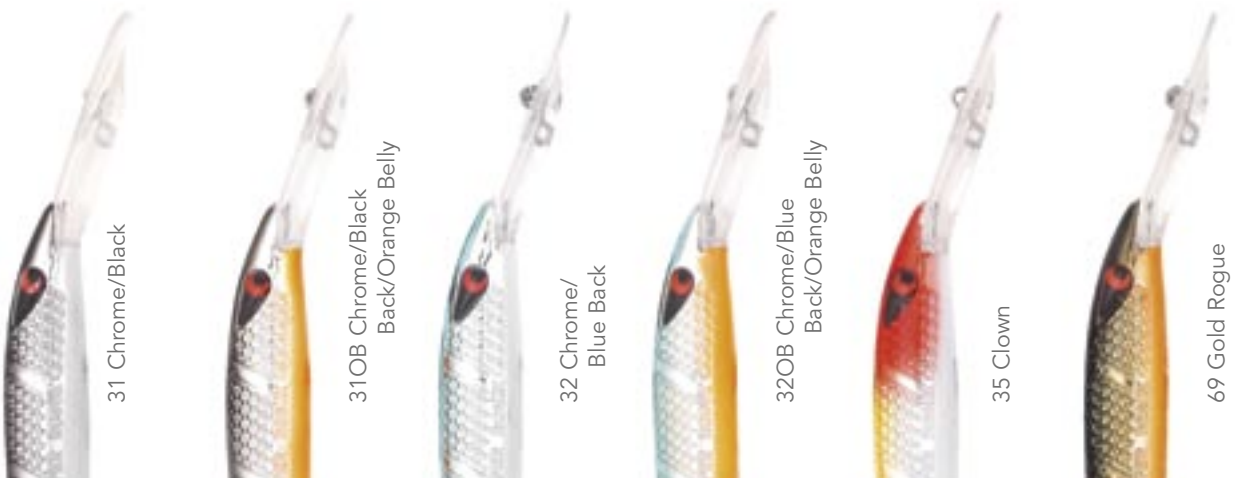

31 Chrome/Black

31OB Chrome/Black
Back/Orange Belly

32 Chrome/
Blue Back

32OB Chrome/Blue
Back/Orange Belly

35 Clown

69 Gold Rogue